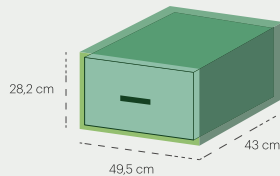

safedrop

Lake Como luggage storage

The most convenient solution.

You pay based on the size of your luggage.

3 of 5 Small locker have a socket to recharge your devices.

3 DIFFERENT SIZES (S, M, L)

49,5 cm x 28,2 cm x 43 cm

37,85 cm x 64,8 cm x 60 cm

97,35 cm x 45 cm x 60 cm

EASY TO USE

Deposit function

- Select the **deposit** function.
- Select storage duration.
- Choose locker size: **S, M, or L.**
- Enter the following:
 - **Mobile phone number;**
 - **A personal PIN code.**
- Pay with **credit/debit card.**
- Once payment is confirmed, the **locker will open.**
- **Place luggage** inside.
- **Store** bags and **close** locker.