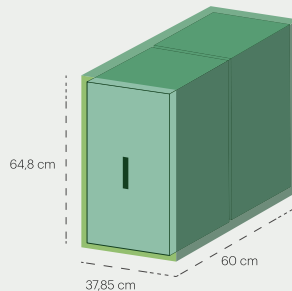

safedrop

Lake Como luggage storage

The most convenient solution.

You pay based on the size of your luggage.

3 of 5 Small locker have a socket to recharge your devices.

3 DIFFERENT SIZES (S, M, L)

49,5 cm x 28,2 cm x 43 cm

37,85 cm x 64,8 cm x 60 cm

97,35 cm x 45 cm x 60 cm

EASY TO USE

Deposit function

- Select the **deposit** function.
- Select storage duration.
- Choose locker size: **S, M, or L.**
- Enter the following:
 - **Mobile phone number;**
 - **A personal PIN code.**
- Pay with **credit/debit card.**
- Once payment is confirmed, the **locker will open.**
- **Place luggage** inside.
- **Store** bags and **close** locker.