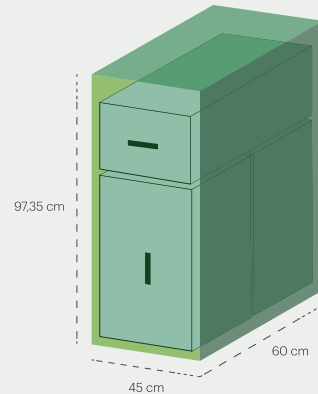

safedrop

Lake Como luggage storage

The most convenient solution.

You pay based on the size of your luggage.

3 of 5 Small locker have a socket to recharge your devices.

3 DIFFERENT SIZES (S, M, L)

49,5 cm x 28,2 cm x 43 cm

37,85 cm x 64,8 cm x 60 cm

97,35 cm x 45 cm x 60 cm

EASY TO USE

Deposit function

- Select the **deposit** function.
- Select storage duration.
- Choose locker size: **S, M, or L.**
- Enter the following:
 - **Mobile phone number;**
 - **A personal PIN code.**
- Pay with **credit/debit card.**
- Once payment is confirmed, the **locker will open.**
- **Place luggage** inside.
- **Store** bags and **close** locker.